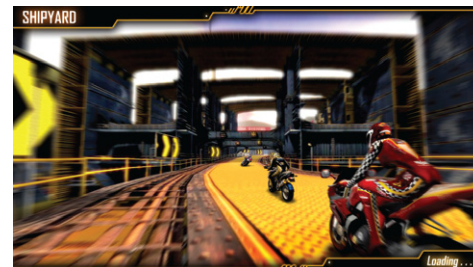

## Speed Rider | Wahlap | Video

Try and ride faster than a storm with Storm Riders! The road goes by in a blur as you crack the throttle on Storm Riders and race like the wind! The storm is coming!

Linkable up to 4 players | 42" LCD screen | 11 tracks | 10 bikes | Unlimited boost | Striking LED lit cabinet

## Gameplay

Experience super fast motorbike racing like never before. Choose from 10 bikes and then take on Storm Riders 11 tracks based in 3 major location; Harbour, Forest and the Old Flight Facility. Step on to Storm Rider and unleash the speed!